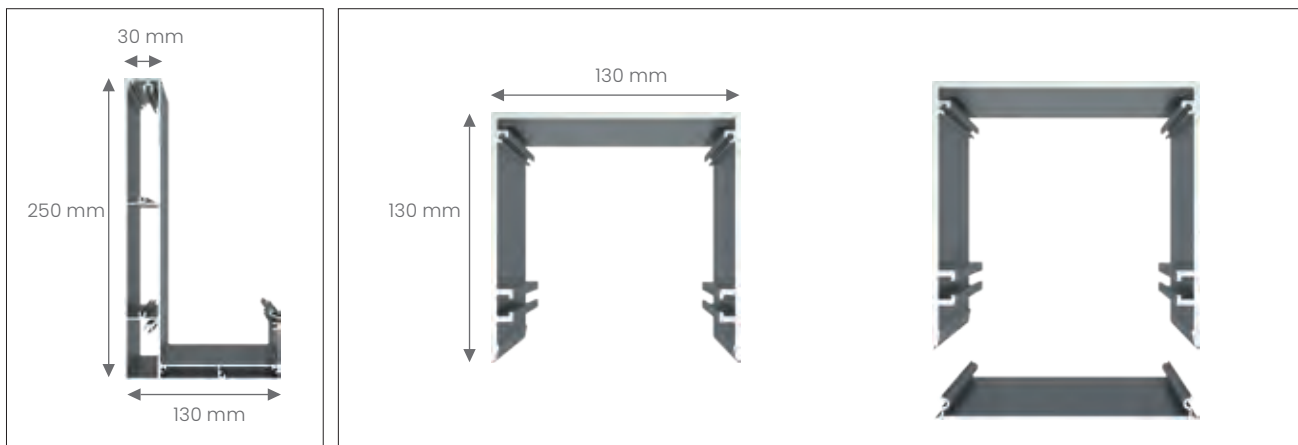

Poševni prerez | Cross-sections