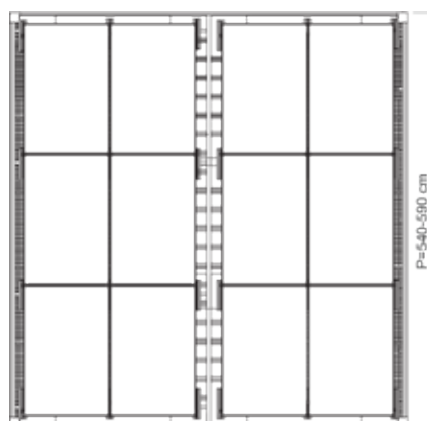

PAKET 2 | PACKAGE 2

Dvojni nadstrešek za vozila | Two-stations Carport

Širina | Width	530-600 cm
Dolžina | Projection	540-590 cm
Fotovoltaični paneli | Panels	12 kosov | pcs. TIGER NEO (TYP N 54HL4-B 400-420 W)
Celotna proizvodnja | Total output	5040 W