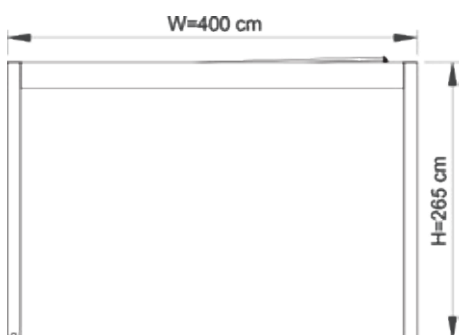

Primeri | Set of examples

PAKET 1 | PACKAGE 1

Enojni nadstrešek za vozilo | One-station Carport

Širina | Width	400 cm
Dolžina | Projection	590 cm
Fotovoltaični paneli | Panels	10 kosov | pcs. TIGER NEO (TYP N 54HL4-B 400-420 W)
Celotna proizvodnja | Total output	4200 W